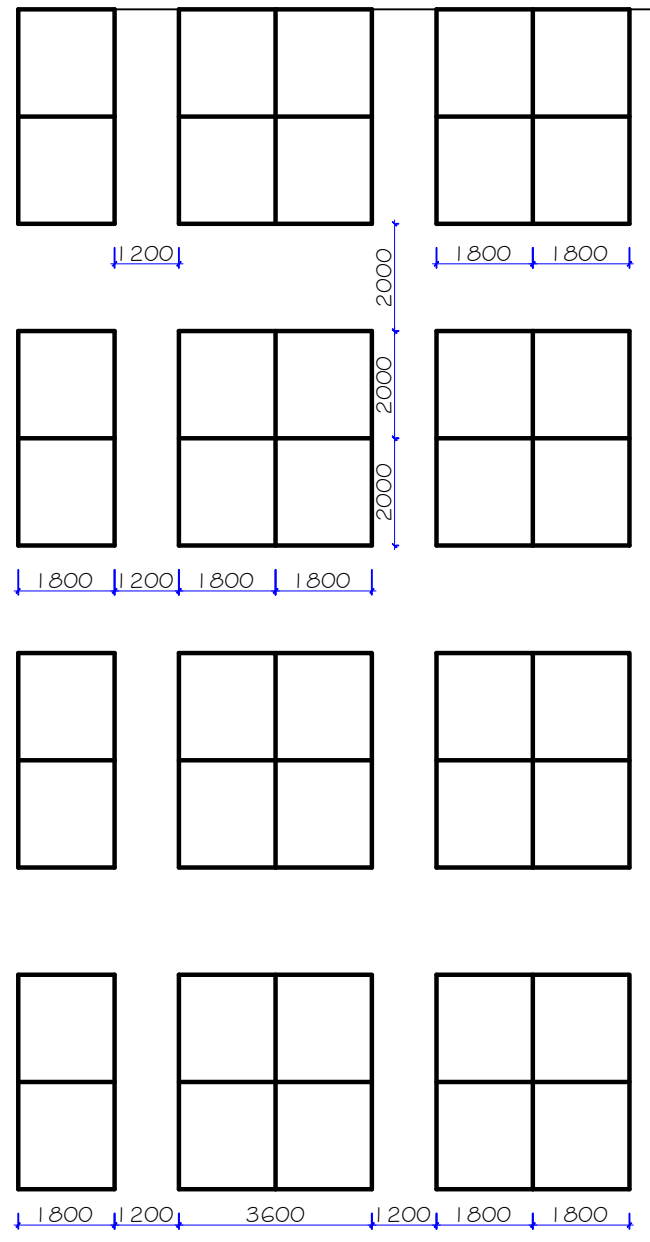

STAGE
AREA

40 booths
within main
auditorium

40 booths within
entrance lobby

12 booths within
entrance lobby