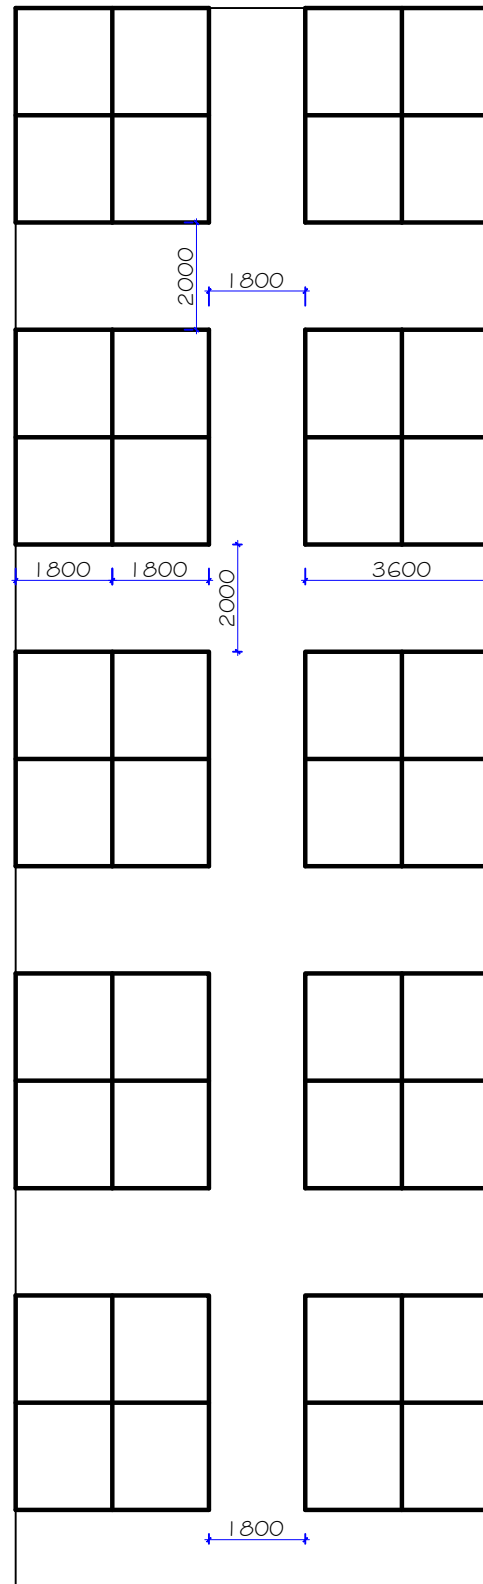

STAGE
AREA

40 booths
within main
auditorium

40 booths within
entrance lobby

12 booths within
entrance lobby